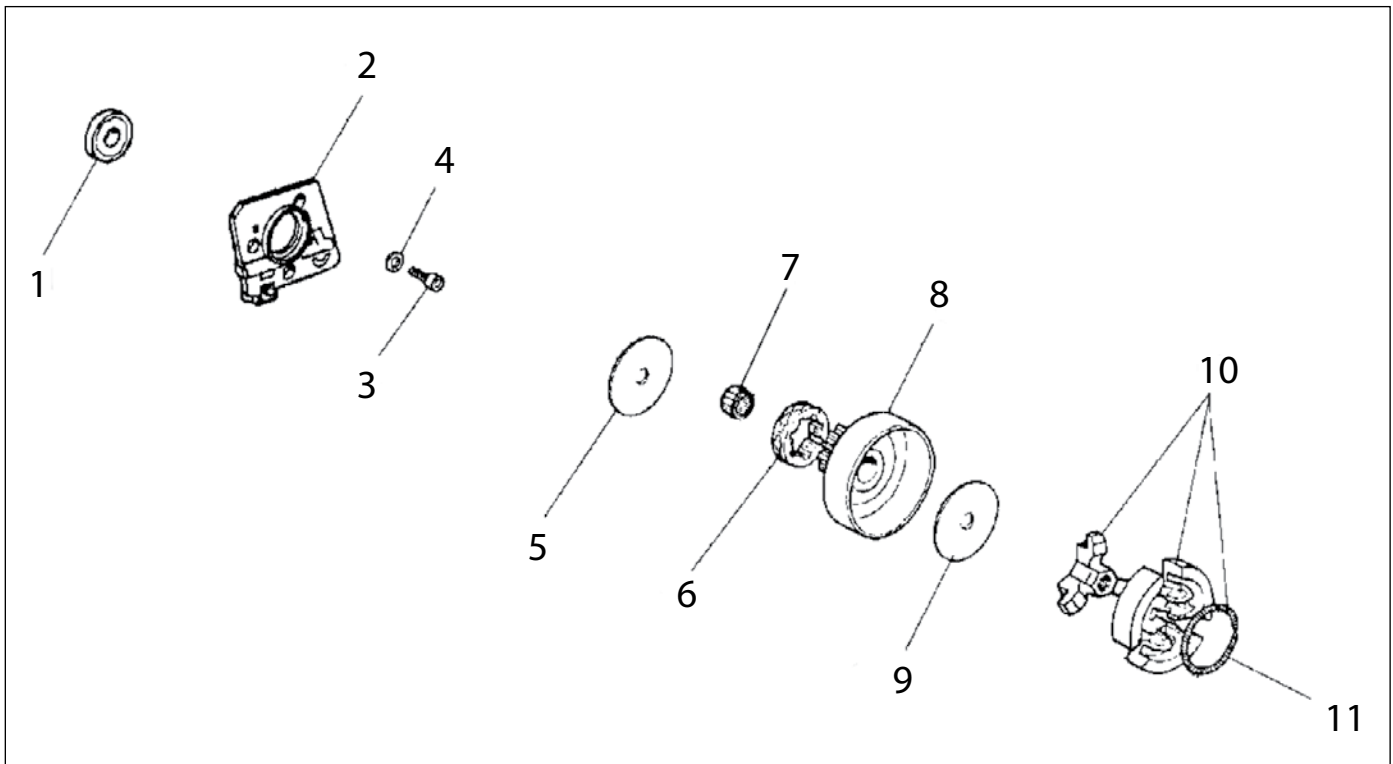

Key #	Part No.	Description
G01	73931	Sprocket Sealing Ring
G02	73949	Outer Crankcase Seal Body
G03	73940	Pump Body Bolt
G04	73285	Wave Washer, 4.5 mm
G05	73945	Clutch Spacer Washer
G06	70949	680/695 Drive Sprocket
G07	73939	Clutch Needle Bearing
G08	71520	Clutch Cup
G09	73941	Clutch Spacer Washer, Inside
G10	71419	Clutch Assembly
G11	73943	Clutch Spring