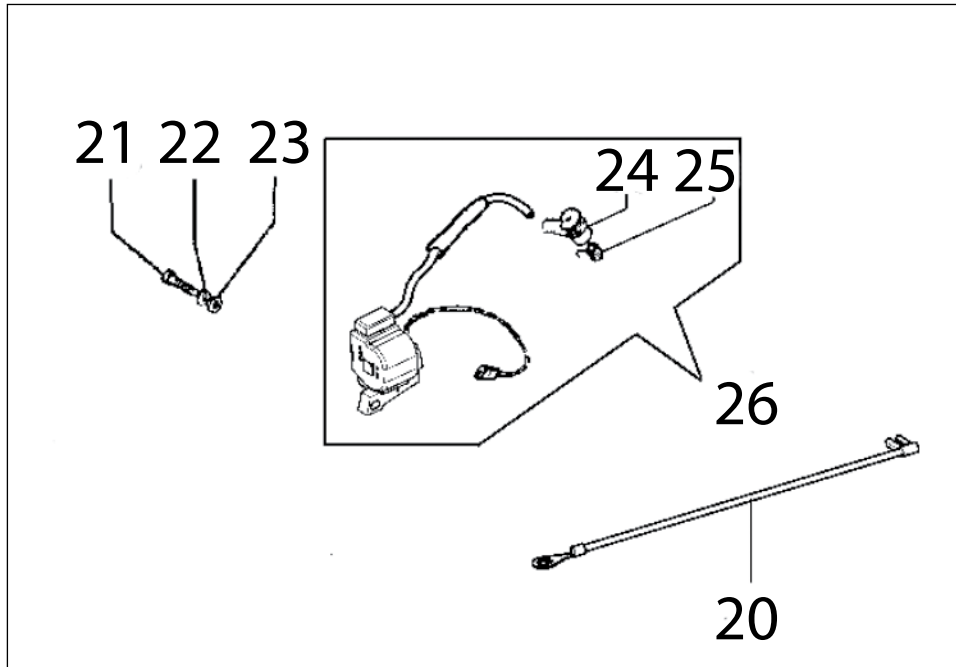

SERVICE ITEMS

680ES Petrol Concrete Saw

Key #	Part No.	Description
Above	71700	Gas Saw Service Tool Kit, includes all items shown above
1	71521	Scrench 13-19 mm
2	71541	Pressure Gauge Bulb
3	71542	Coil/Flywheel Timing Shim
4	71543	Cylinder Assembly Clamps & Piston Stop
5	71544	Manifold Assembly Tool
6	71546	Shock Absorber Tool
7	71547	Spark Tester
8	71548	Flywheel Disassembly Tool
9	71550	Limiter Cap Puller
10	71565	Electronic Tachometer
11	71569	Induction Seal Flange with Screws
12	71570	Exhaust Seal Flange with Screws
13	71573	Tuning Screwdriver
14	73461	Flywheel Puller
15	73425	Fuel Tank Pressure Cap
16	73462	Main Bearing Driver Tool
Not Shown	71734	Gasket Set
Not Shown	70249	14T Bar Nose Sprocket Repair Kit
Not Shown	71625	Carburetor Tuning Kit
Not Shown	571229	2-Stroke Oil, 25:1 Mix, 100 ml (6-Pack)
Not Shown	571230	2-Stroke Oil, 25:1 Mix, 100 ml (24-Pack)

Key #	Part No.	Description
A01	73230	Bolt
A02	530208	Starter Rope Handle
A03	73904	Starter Rope
A04	531103	Starter Coil Spring & Housing
A05	71451	Starter Case Plate
A06	505380	Recoil Housing Screw
A07	528661	Starter Rope Pulley
A08	73905	Starter Pulley Washer
A09	73907	Starter Pulley Screw
A10	528637	Starter Cover Assembly
A11	530367	Starter Assembly Washer
A12	532026	Spring Housing Washer
A13	508853	Starter Assembly Cap

Key #	Part No.	Description
B31	531109	Flange, starter pulley 680
B45	528651	Flywheel 680
B48	73891	Nut, M8x1
B51	73911	Washer
B57	73912	Washer
B71	509163	Starter Pawl Assembly
Not Shown	71734	Gasket Set

Key #	Part No.	Description
C20	576463	Cable, 680ES
C21	73914	Screw m4x20
C22	73285	Wave Washer, 4.5mm
C23	73890	Washer
C24	73241	Spark Plug cap and spring kit
C25	73917	Spark Plug Spring
C26	576437	Ignition Coil 680ES