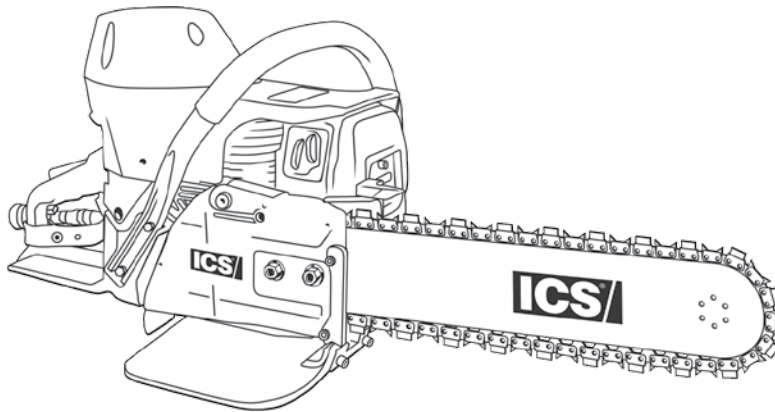

**Diamond Tools and Equipment
for Construction and Infrastructure**

Replacement Parts & Accessories Price List

680ES Petrol Concrete Saw

Effective July 1, 2015

TABLE OF CONTENTS

680ES Petrol Concrete Saw

ITEM DESCRIPTION	KEY	PAGE
680GC Petrol Saw Service Items	n/a	1
Starter Assembly -	A	2
Flywheel & Starter Pawl Assembly	B	3
Ignition Assembly -	C	4
Cylinder & Intake Assembly	D	5
Muffler Assembly	E	6
Crankshaft Assembly	F	7
Clutch Assembly	G	8
Crankcase Assembly	H	9
Fuel Tank & Handle Assembly	I	10
Air Intake Assembly	J	11
WallWalker® & Water Delivery System	K	12
Side Cover Assembly	L	13
Carburetor Repair Kit	M	14