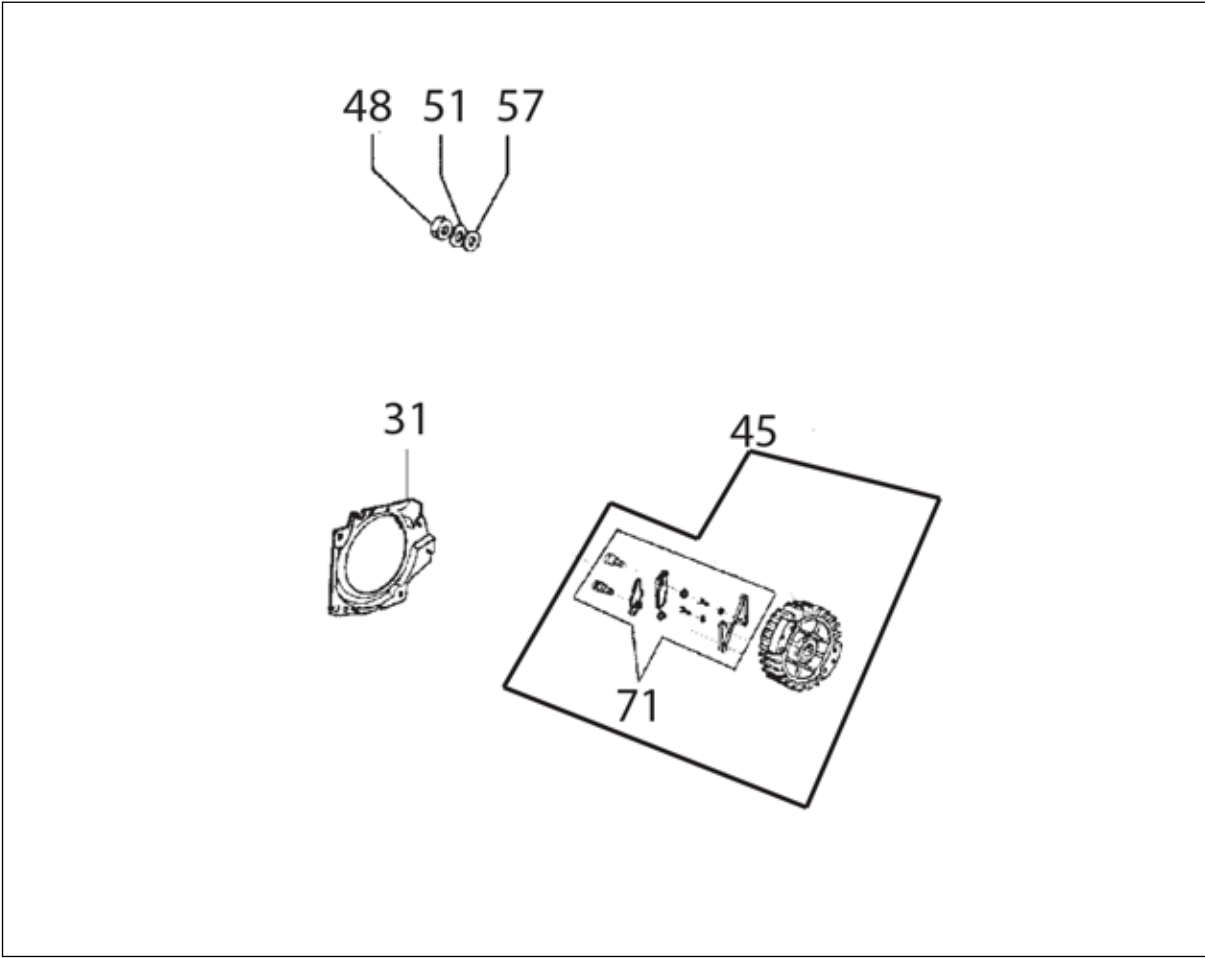

SERVICE ITEMS

680ES Petrol Concrete Saw

Key #	Part No.	Description
Above	71700	Gas Saw Service Tool Kit, includes all items shown above
1	71521	Scrench 13-19 mm
2	71541	Pressure Gauge Bulb
3	71542	Coil/Flywheel Timing Shim
4	71543	Cylinder Assembly Clamps & Piston Stop
5	71544	Manifold Assembly Tool
6	71546	Shock Absorber Tool
7	71547	Spark Tester
8	71548	Flywheel Disassembly Tool
9	71550	Limiter Cap Puller
10	71565	Electronic Tachometer
11	71569	Induction Seal Flange with Screws
12	71570	Exhaust Seal Flange with Screws
13	71573	Tuning Screwdriver
14	73461	Flywheel Puller
15	73425	Fuel Tank Pressure Cap
16	73462	Main Bearing Driver Tool
Not Shown	71734	Gasket Set
Not Shown	70249	14T Bar Nose Sprocket Repair Kit
Not Shown	71625	Carburetor Tuning Kit
Not Shown	571229	2-Stroke Oil, 25:1 Mix, 100 ml (6-Pack)
Not Shown	571230	2-Stroke Oil, 25:1 Mix, 100 ml (24-Pack)

Key #	Part No.	Description
A01	73230	Bolt
A02	530208	Starter Rope Handle
A03	73904	Starter Rope
A04	531103	Starter Coil Spring & Housing
A05	71451	Starter Case Plate
A06	505380	Recoil Housing Screw
A07	528661	Starter Rope Pulley
A08	73905	Starter Pulley Washer
A09	73907	Starter Pulley Screw
A10	528637	Starter Cover Assembly
A11	530367	Starter Assembly Washer
A12	532026	Spring Housing Washer
A13	508853	Starter Assembly Cap

Key #	Part No.	Description
C20	576463	Cable, 680ES
C21	73914	Screw m4x20
C22	73285	Wave Washer, 4.5mm
C23	73890	Washer
C24	73241	Spark Plug cap and spring kit
C25	73917	Spark Plug Spring
C26	576437	Ignition Coil 680ES

Key #	Part No.	Description
G01	73931	Sprocket Sealing Ring
G02	73949	Outer Crankcase Seal Body
G03	73940	Pump Body Bolt
G04	73285	Wave Washer, 4.5 mm
G05	73945	Clutch Spacer Washer
G06	70949	680/695 Drive Sprocket
G07	73939	Clutch Needle Bearing
G08	71520	Clutch Cup
G09	73941	Clutch Spacer Washer, Inside
G10	71419	Clutch Assembly
G11	73943	Clutch Spring