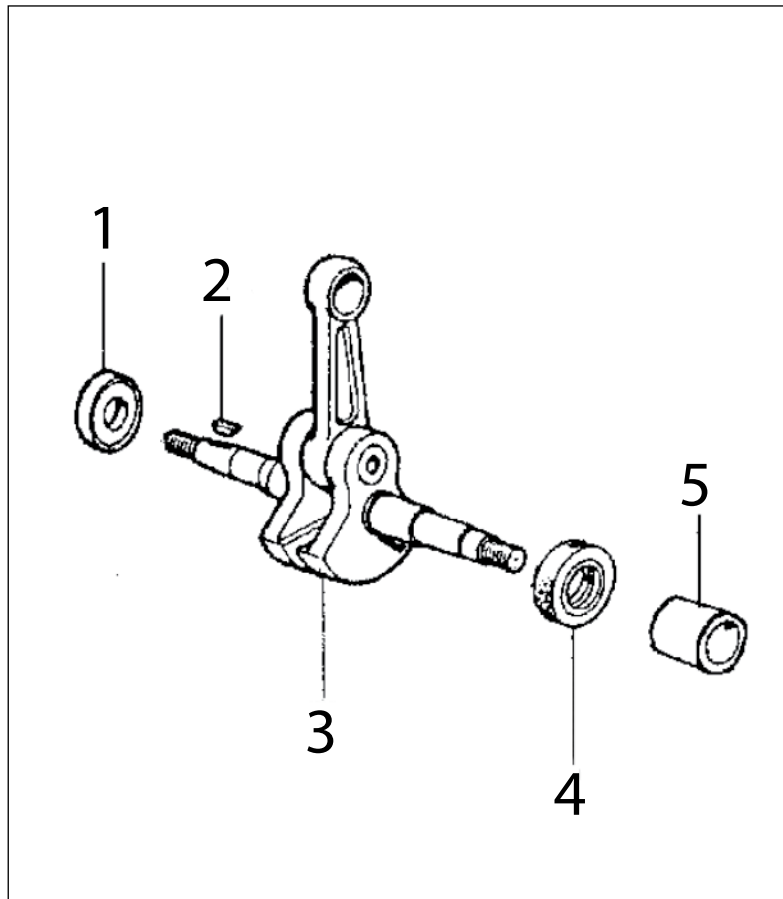

Key #	Part No.	Description
F01	73877	Crankshaft Seal Flywheel Side
F02	73878	Crankshaft Flywheel Woodruff Key
F03	71410	Crankshaft Assembly
F04	73209	Crankshaft Seal Clutch Side
F05	71452	Crankshaft Bushing