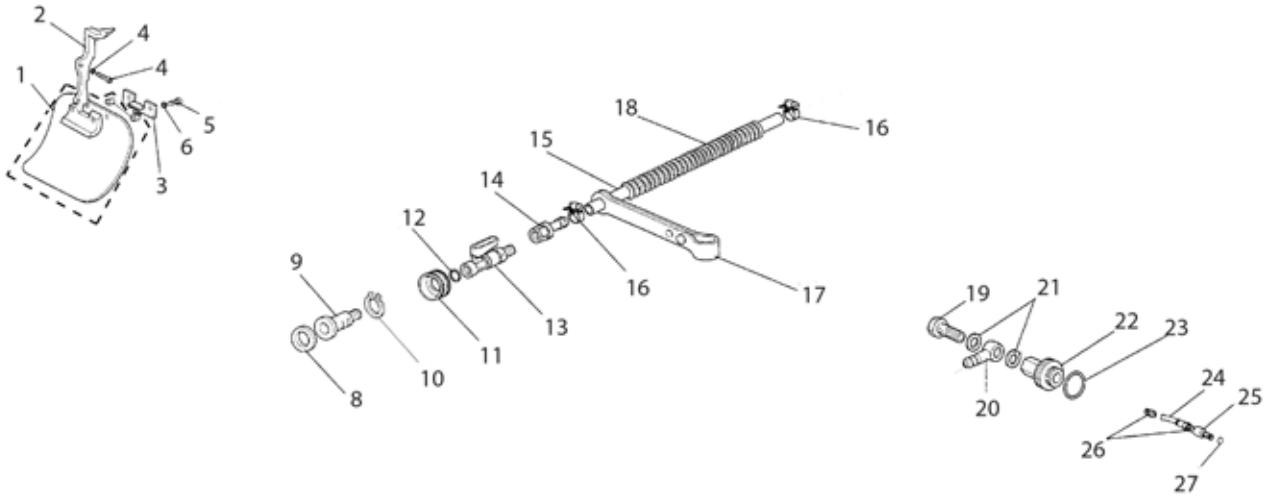

Key #	Part No.	Description
K01	576680	Guard Flap Kit
K02	71532	WallWalker® Lever Arm
K03	71531	Guard Flap Clamp
K04	505469	Screw & Washer
K05	71479	WallWalker® Flap Screw
K06	73951	Washer
K08	71469	Water Hose Gasket
K09	545975	Fitting
K10	545976	Clip
K11	71457	Ring Nut
K12	71468	Water Hose O-Ring
K13	71458	Water Shut-Off Valve
K14	71454	Barb Fitting, 1/4 male thread
K15	71455	Tube
K16	71465	Hose Clamp
K17	71461	Hose Hanger
K18	71464	Water Hose Cover
K19	71463	Water Hose Screw
K20	71453	Fitting
K21	71456	Copper Washer
K22	73923	Water Tank Cap
K23	73448	Fuel Cap O-Ring
K24	71459	Tube
K25	71470	Fitting
K26	71471	Fitting
K27	71472	O-Ring