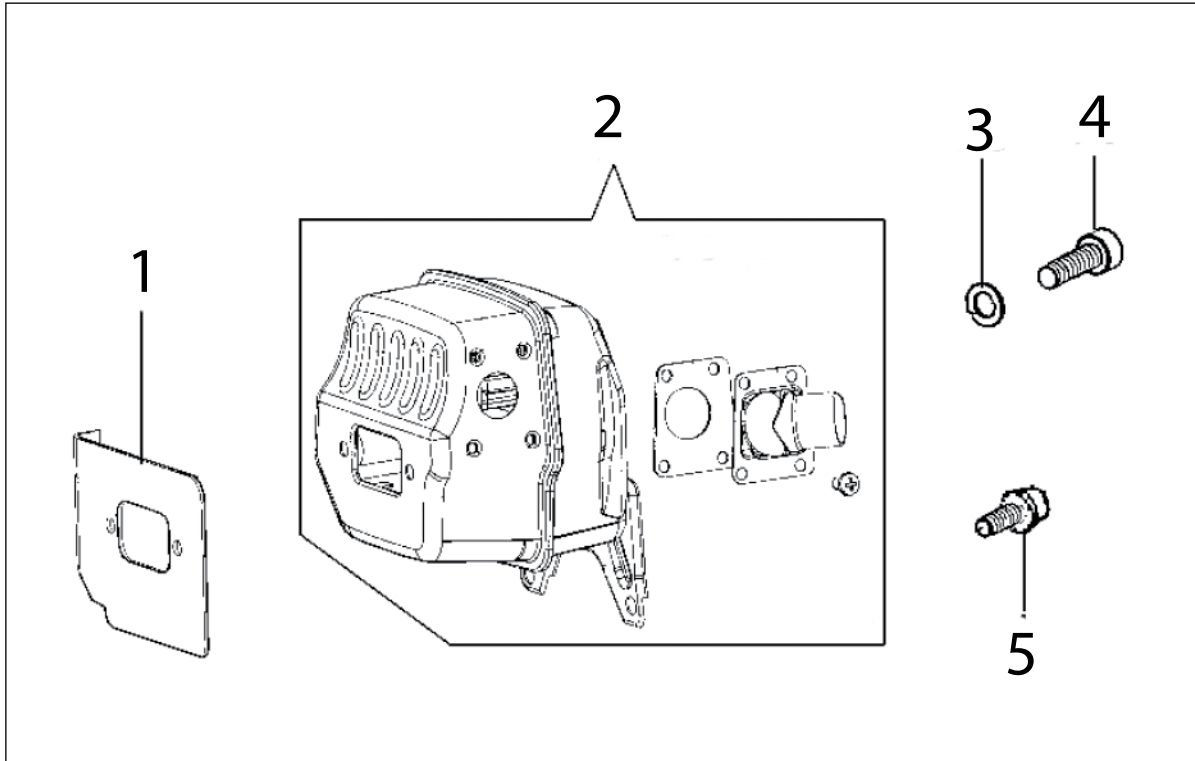

Key #	Part No.	Description
E01	545875	Cylinder to Muffler Gasket
E02	545872	Muffler Assembly
E03	73327	Washer, serrated
E04	73883	Muffler Mounting Screw
E05	73866	Screw, starter cover, lower muffler