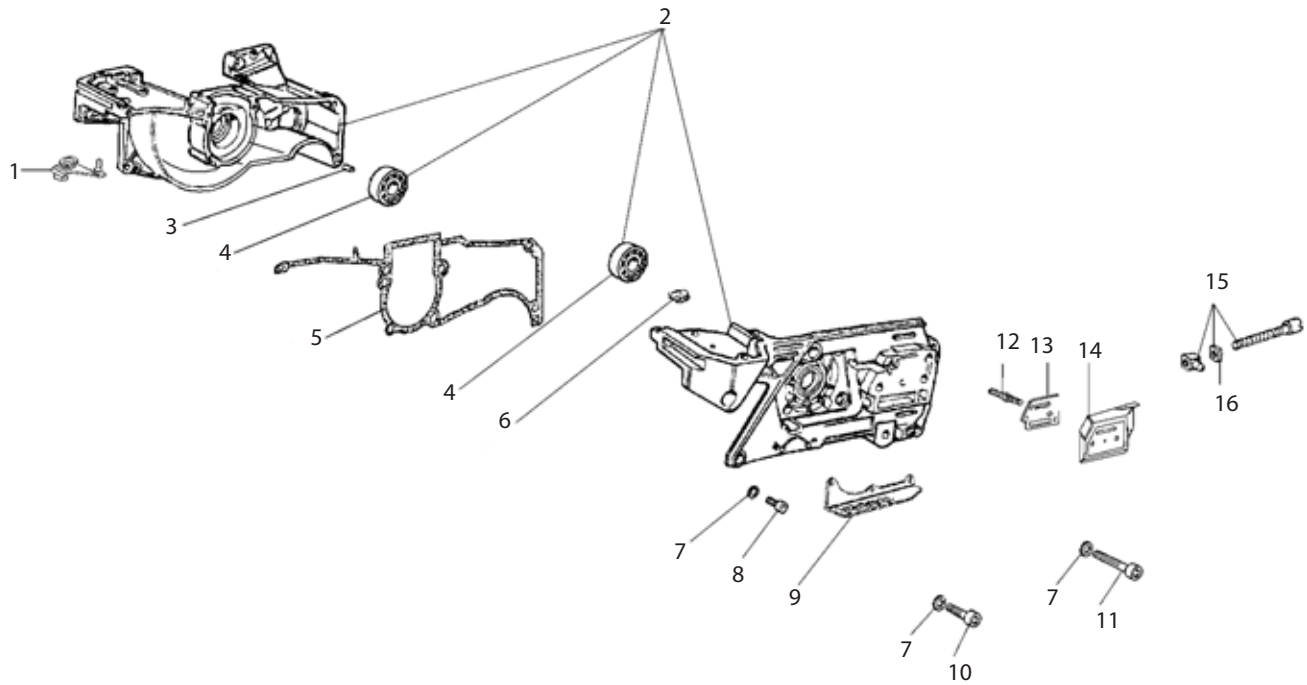

Key #	Part No.	Description
D01	505469	Wallwalker® Sidearm Screw
D02	73897	Washer
D03	71735	Intake Manifold
D04	73901	Intake Manifold Flange Screw
D05	73947	Intake Manifold Flange
D06	73888	Carburetor Spring
D07	545877	Carburetor Pulse Tube
D08	577754	Carburetor, Walbro WJ-136 680ES
D09	517547	Screw Guide
D10	576462	Multifunction Acuator for 680ES
D11	73866	Screw
D12	576435	Carburetor Support Bracket for 680ES
D13	73868	Intake Manifold
D14	545870	Intake Manifold Clamp
D15	514770	Spark Plug
D16	73874	Cylinder Bolt & washer
D17	545874	Gasket, Base
D18	548084	Complete Piston/Cylinder Assembly
D19	73869	Wrist Pin Needle Bearing
D20	577630	Screw, 680ES Motor
D21	577629	Washer, 680ES Motor
D22	577631	Detent Spring, 680ES Motor

Key #	Part No.	Description
G01	73931	Sprocket Sealing Ring
G02	73949	Outer Crankcase Seal Body
G03	73940	Pump Body Bolt
G04	73285	Wave Washer, 4.5 mm
G05	73945	Clutch Spacer Washer
G06	70949	680/695 Drive Sprocket
G07	73939	Clutch Needle Bearing
G08	71520	Clutch Cup
G09	73941	Clutch Spacer Washer, Inside
G10	71419	Clutch Assembly
G11	73943	Clutch Spring