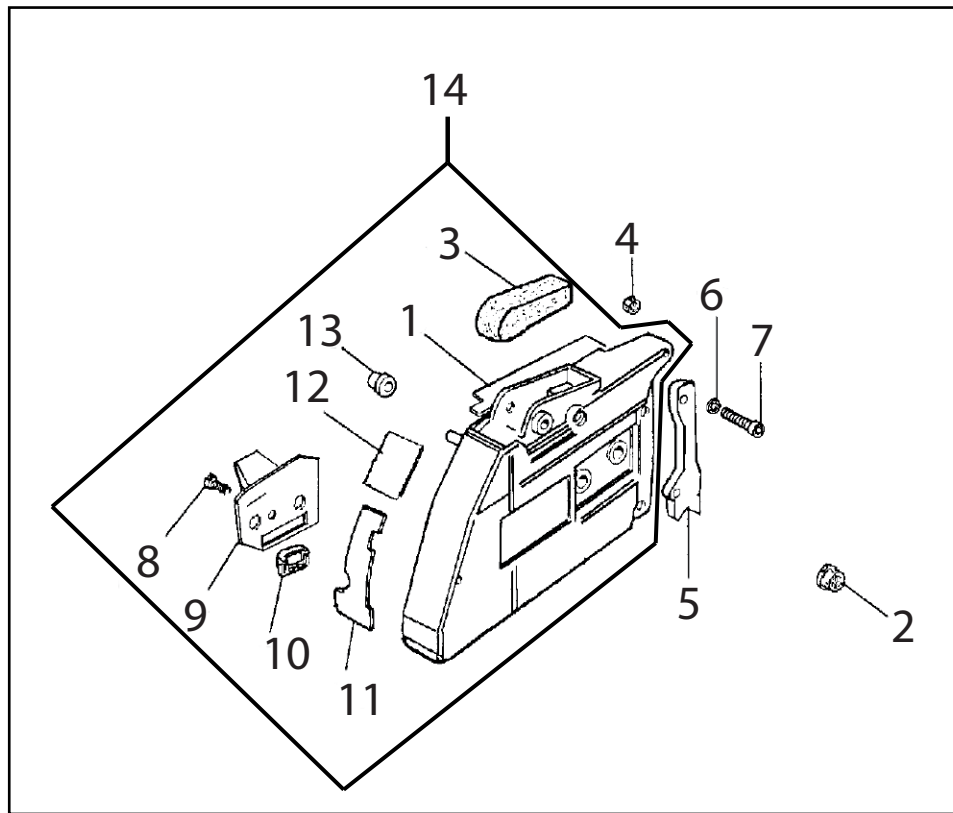

Key #	Part No.	Description
L01	71743	Side Cover Insert, Top
L02	73958	Side Cover Nut
L03	71462	Chain Cover Cap
L04	73367	Nut
L05	71533	WallWalker Side Arm
L06	73951	Lock Washer
L07	507355	WallWalker Side Arm Screw
L08	71487	Screw
L09	71447	Side Cover Plate
L10	73957	Lower Guard
L11	73972	Deflector, Lower
L12	73948	Deflector, Upper
L13	73310	Rubber Bumper Cover
L14	528659	Side Cover Assembly, Complete