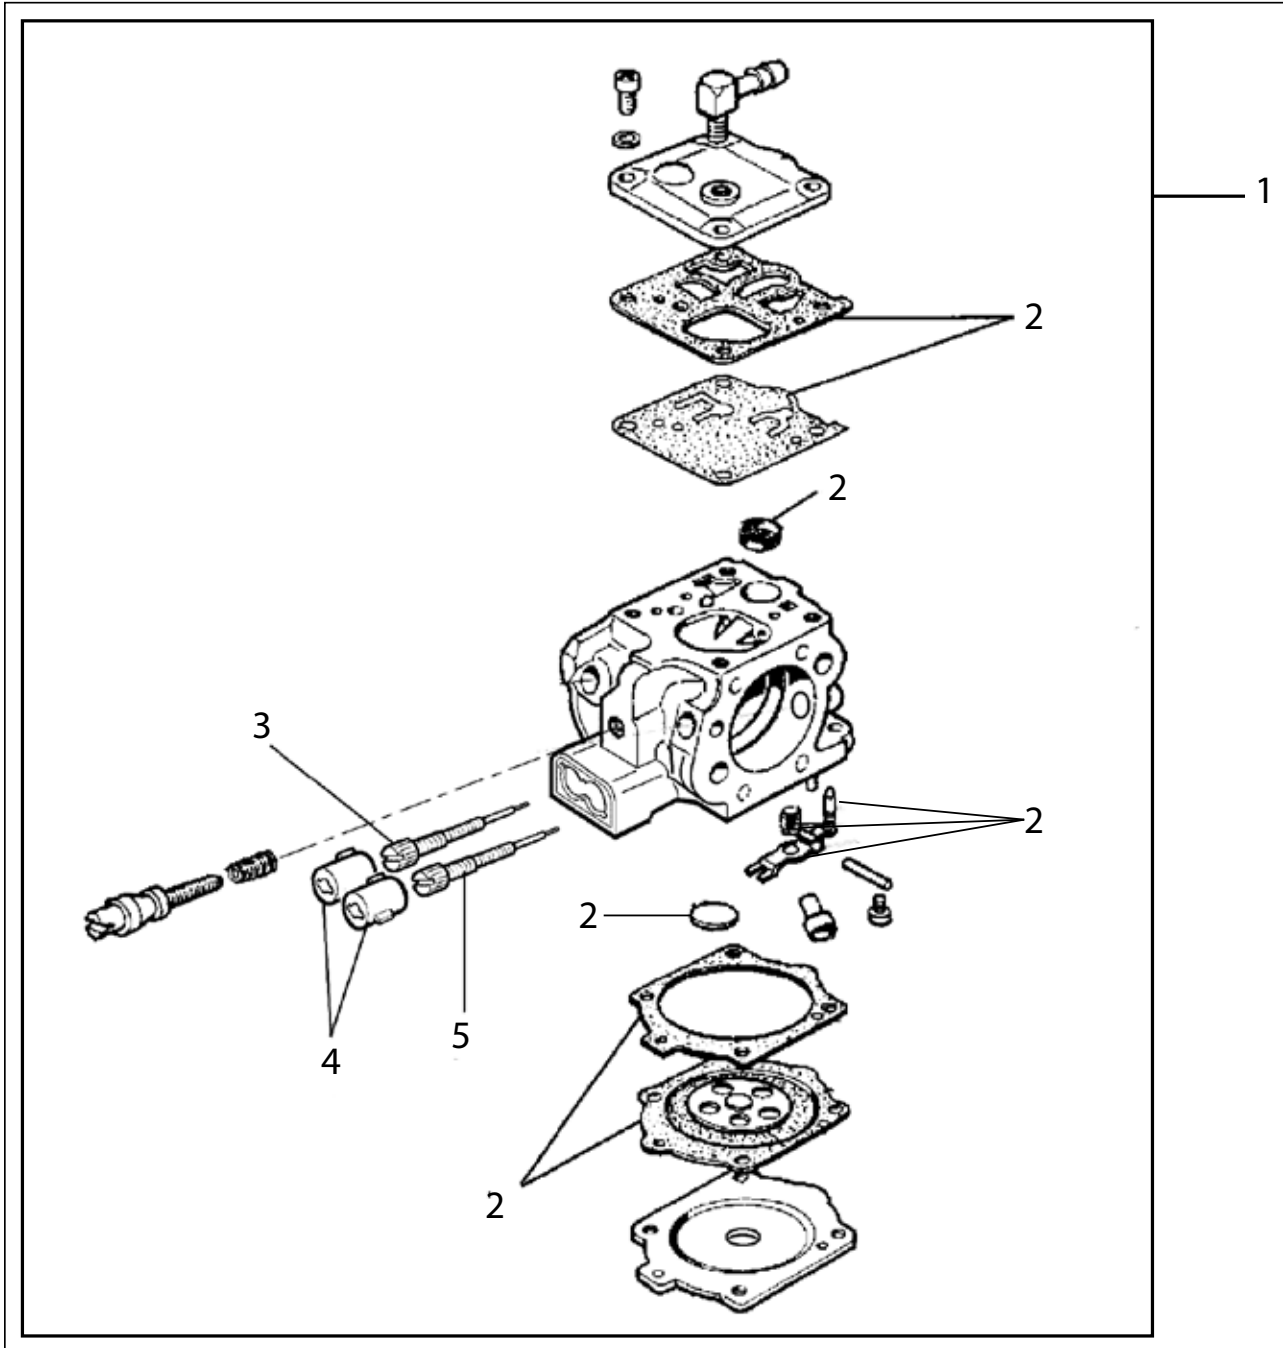

Key #	Part No.	Description
M01	577754	Carburetor, Walbro WJ-136
M02	73996	Carburetor Repair Kit
M03	577633	Needle Screw High, 680ES Carburetor
M04	577635	Limiter Cap
M05	577634	Needle Screw Low, 680ES Carburetor