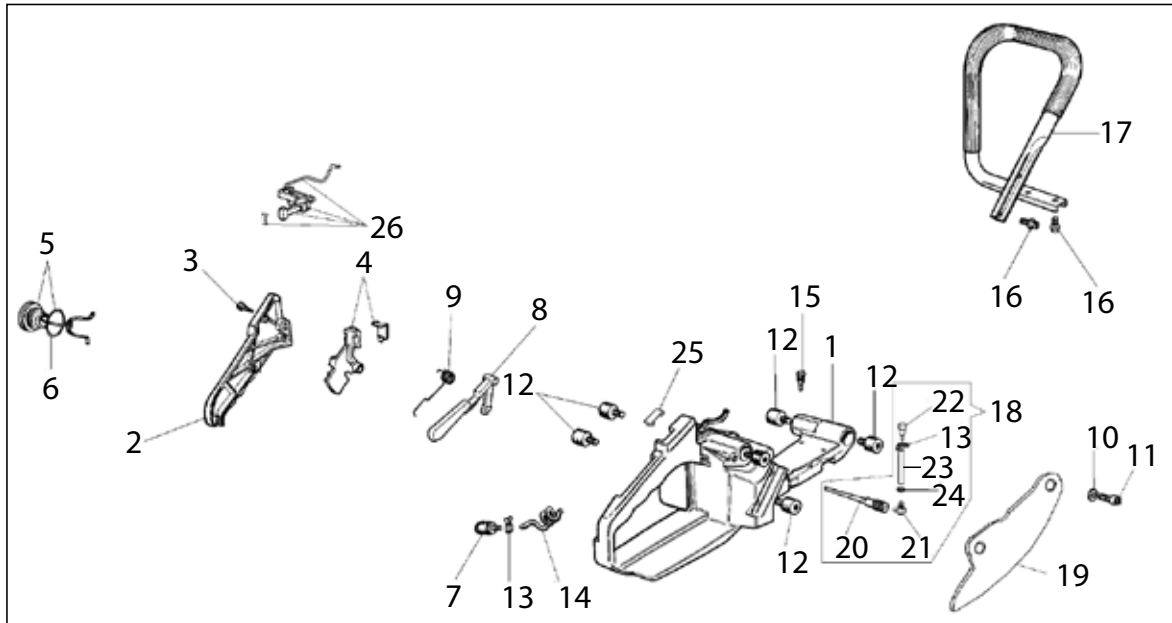

Key #	Part No.	Description
I01	528655	Fuel Tank, 680
I02	531105	Rear Handle Half, Black
I03	73976	Rear Handle Screw
I04	530479	Throttle Lever Assembly
I05	530471	Fuel Cap , 680
I06	73448	Fuel Cap O-Ring
I07	73459	Fuel Filter
I08	532028	Trigger Lockout Lever
I09	73988	Trigger Lockout Lever Spring
I10	73897	Washer
I11	73982	Screw
I12	73980	Shock Absorber
I13	71588	Clip, Fuel Filter
I14	73375	Fuel Line
I15	73270	Bumper, Shock Absorber, Fuel Tank Top
I16	73983	Front Handle Bolt
I17	545971	Front Handle
I18	71748	Fuel Breather Complete
I19	71766	Water Deflector, Bottom
I20	71751	Breather Tube Body
I21	71759	Breather Tube Elbow
I22	71761	Fuel Breather, Remote
I23	71777	Breather Tube Extension
I24	71760	Tube Clamp
I25	581117	Plug, Fuel Tank and Handle Assembly for 680ES
I26	577628	Throttle Assembly