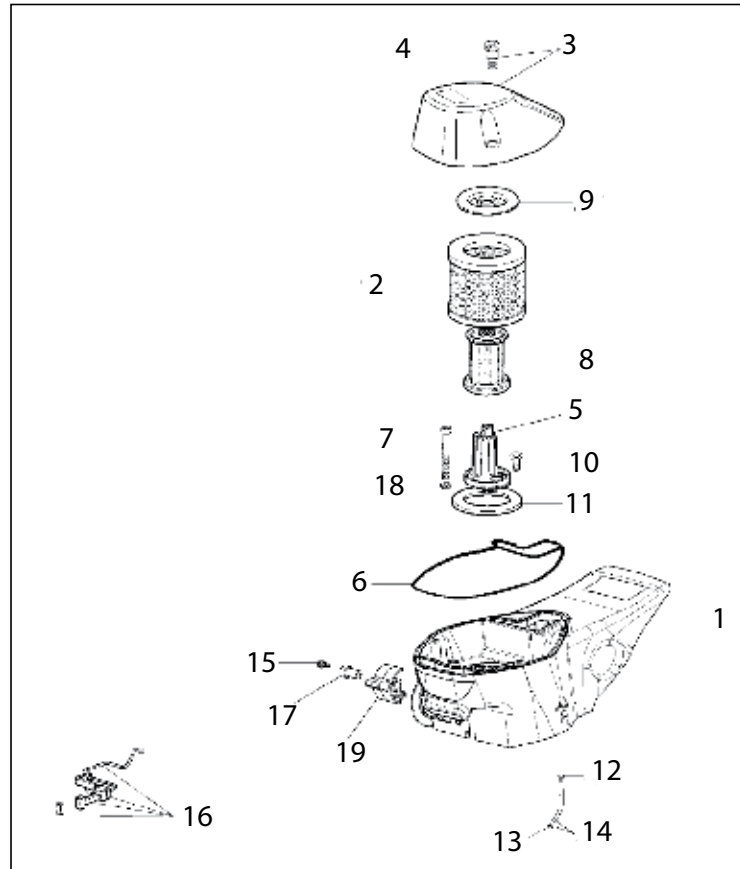

Key #	Part No.	Description
J01	576438	Cylinder Cover for 680ES
J02	71752	Air Filter Canister, Polyester
J03	530473	Air Filter Cover
J04	73992	Filter Cover Screw
J05	73338	Air Filter Mount
J06	71756	Filter Cover Gasket
J07	71771	Screw, Cylinder Cover, Long, Socket Head
J08	73336	Internal Screen
J09	71758	Air Filter Mount Screw
J10	73337	Filter Support Screw
J11	73335	Filter Canister Gasket
J12	71472	O-Ring
J13	71760	Tube Clamp
J14	505382	Compensator Tube
J15	576459	Screw, Torx T27
J16	577628	Throttle rod assembly for 680ES
J16	576461	Support Slide Control for 680ES
J17	73897	Washer
J18	576460	Multifunction lever, 680ES