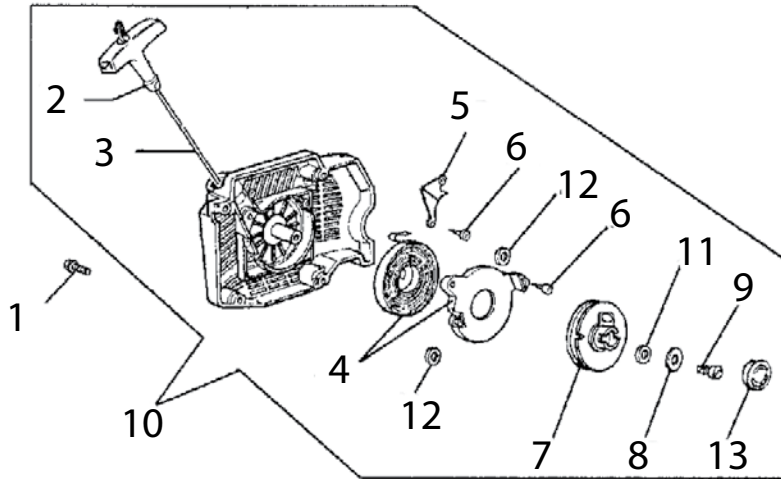

**Diamond Tools and Equipment
for Construction and Infrastructure**

Replacement Parts & Accessories Price List

680ES Petrol Concrete Saw

Effective July 1, 2015

TABLE OF CONTENTS

680ES Petrol Concrete Saw

ITEM DESCRIPTION	KEY	PAGE
680GC Petrol Saw Service Items	n/a	1
Starter Assembly -	A	2
Flywheel & Starter Pawl Assembly	B	3
Ignition Assembly -	C	4
Cylinder & Intake Assembly	D	5
Muffler Assembly	E	6
Crankshaft Assembly	F	7
Clutch Assembly	G	8
Crankcase Assembly	H	9
Fuel Tank & Handle Assembly	I	10
Air Intake Assembly	J	11
WallWalker® & Water Delivery System	K	12
Side Cover Assembly	L	13
Carburetor Repair Kit	M	14

SERVICE ITEMS

680ES Petrol Concrete Saw

Key #	Part No.	Description
Above	71700	Gas Saw Service Tool Kit, includes all items shown above
1	71521	Scrench 13-19 mm
2	71541	Pressure Gauge Bulb
3	71542	Coil/Flywheel Timing Shim
4	71543	Cylinder Assembly Clamps & Piston Stop
5	71544	Manifold Assembly Tool
6	71546	Shock Absorber Tool
7	71547	Spark Tester
8	71548	Flywheel Disassembly Tool
9	71550	Limiter Cap Puller
10	71565	Electronic Tachometer
11	71569	Induction Seal Flange with Screws
12	71570	Exhaust Seal Flange with Screws
13	71573	Tuning Screwdriver
14	73461	Flywheel Puller
15	73425	Fuel Tank Pressure Cap
16	73462	Main Bearing Driver Tool
Not Shown	71734	Gasket Set
Not Shown	70249	14T Bar Nose Sprocket Repair Kit
Not Shown	71625	Carburetor Tuning Kit
Not Shown	571229	2-Stroke Oil, 25:1 Mix, 100 ml (6-Pack)
Not Shown	571230	2-Stroke Oil, 25:1 Mix, 100 ml (24-Pack)

Key #	Part No.	Description
A01	73230	Bolt
A02	530208	Starter Rope Handle
A03	73904	Starter Rope
A04	531103	Starter Coil Spring & Housing
A05	71451	Starter Case Plate
A06	505380	Recoil Housing Screw
A07	528661	Starter Rope Pulley
A08	73905	Starter Pulley Washer
A09	73907	Starter Pulley Screw
A10	528637	Starter Cover Assembly
A11	530367	Starter Assembly Washer
A12	532026	Spring Housing Washer
A13	508853	Starter Assembly Cap