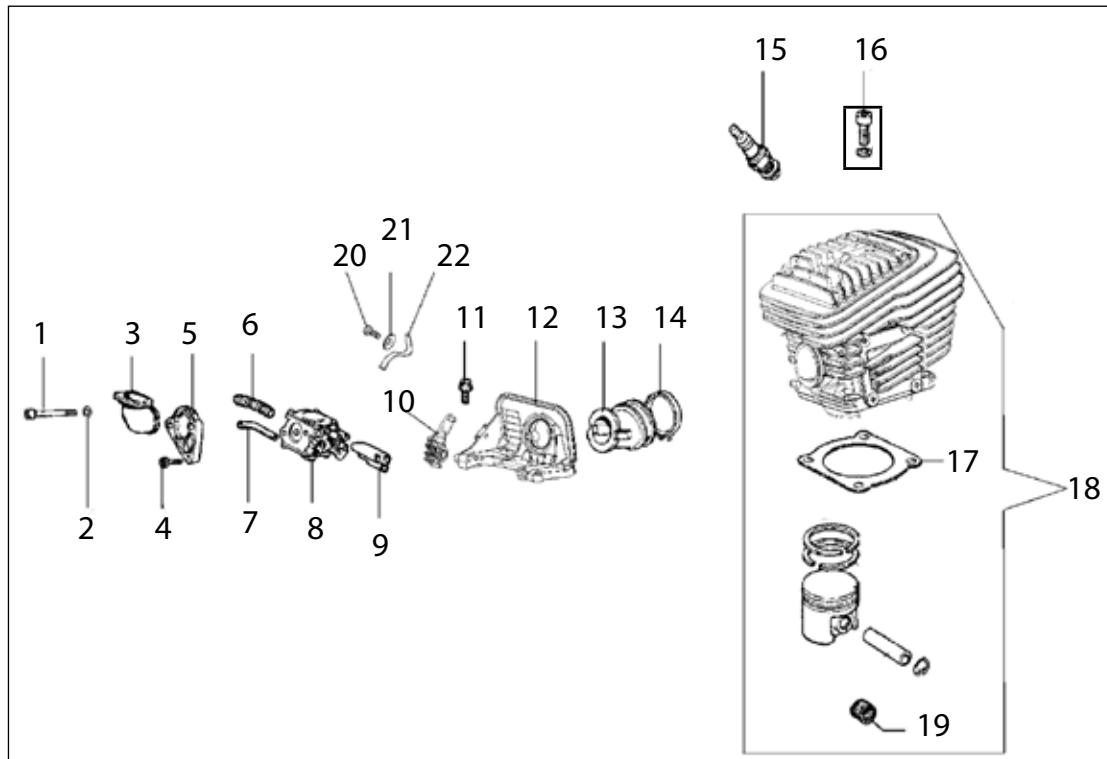

Key #	Part No.	Description
D01	505469	Wallwalker® Sidearm Screw
D02	73897	Washer
D03	71735	Intake Manifold
D04	73901	Intake Manifold Flange Screw
D05	73947	Intake Manifold Flange
D06	73888	Carburetor Spring
D07	545877	Carburetor Pulse Tube
D08	577754	Carburetor, Walbro WJ-136 680ES
D09	517547	Screw Guide
D10	576462	Multifunction Acuator for 680ES
D11	73866	Screw
D12	576435	Carburetor Support Bracket for 680ES
D13	73868	Intake Manifold
D14	545870	Intake Manifold Clamp
D15	514770	Spark Plug
D16	73874	Cylinder Bolt & washer
D17	545874	Gasket, Base
D18	548084	Complete Piston/Cylinder Assembly
D19	73869	Wrist Pin Needle Bearing
D20	577630	Screw, 680ES Motor
D21	577629	Washer, 680ES Motor
D22	577631	Detent Spring, 680ES Motor